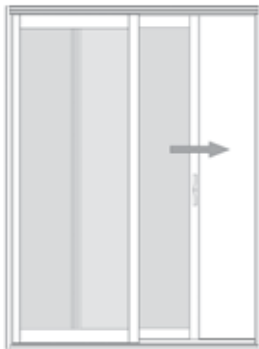

HORIZON SERIES

Single Slider Patio Door

Meticulous design with superior features and options are a standard at New Concept Quality Doors. From carefully engineered security options to structural soundness, the possibilities are endless with the New Concept Quality Single-Slider Patio Door.

STANDARD FEATURES

- **IG Units**
  Standard
  LoE180 Argon
- **Roller**
  Precision bearing,
  self-lubricating
  steel roller
- **Handles**
  Stylish Valiant
  single point
  handle
- **Screen Door**
  Strong aluminum
  frame resists
  bending
- **Color**
  White

Horizon Single Slider (OX/XO) patio door is a classic patio door with traditional right-hand (OX) and left-hand (XO) configuration. The reinforced sash and cleverly-engineered stationary panel make this door a great choice for high-traffic areas.

DOOR/PANEL CONFIGURATION

OX Right Hand