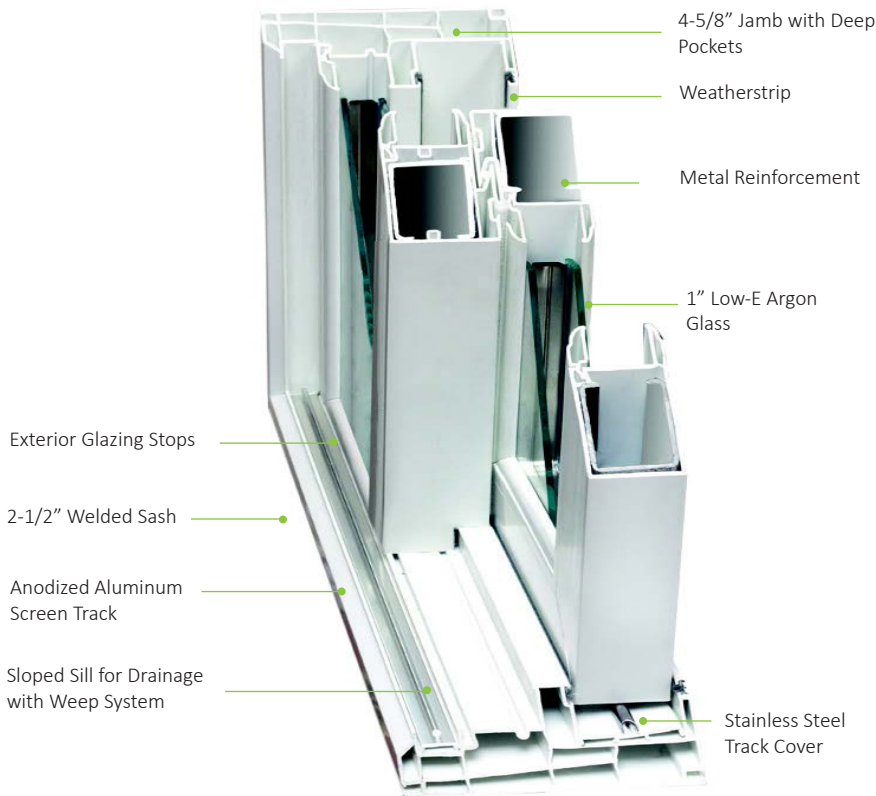

STANDARD FEATURES

- **IG Units**
Standard
LoE180 Argon
- **Roller**
Precision bearing,
self-lubricating
steel roller
- **Handles**
Stylish Valiant
single point
handle
- **Screen Door**
Strong aluminum
frame resists
bending
- **Color**
White

DOOR/PANEL CONFIGURATION

OX Right Hand

XO Left Hand

Finished sizes (exterior view)

5068.....	59-5/8 x 79-1/2
6068.....	71-5/8 x 79-1/2

HORIZON SERIES

Single Slider Patio Door

FEATURES AND BENEFITS

- Fully welded 4-5/8" direct glazed frame system.
- All vinyl, multi-chamber profile design for superior insulating properties for your comfort and energy savings.
- Metal reinforcement fortifies the vertical sash.

- The stationary panel is fixed and glazed into the frame for enhanced strength and integrity of the structure.
- 2-1/2" wide welded sashes with stiles and rails.
- Integral nailing fin.
- Exterior glazing system.
- Sturdy screen with standard 2" wide sash.
- Full perimeter double layer weatherstripping for excellent air and water tightness.
- Specially formulated, Color-matched sealing material for durability in performance and Color retention.
- Stainless steel track cover for long-lasting and smooth operation.
- Standard sizes available: 5' and 6' width and 6'8" height.