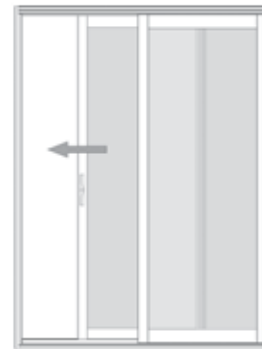

STANDARD FEATURES

- **IG Units**
Standard
LoE180 Argon
- **Roller**
Precision bearing,
self-lubricating
steel roller
- **Handles**
Stylish Valiant
single point
handle
- **Screen Door**
Strong aluminum
frame resists
bending
- **Color**
White

Horizon Single Slider (OX/XO) patio door is a classic patio door with traditional right-hand (OX) and left-hand (XO) configuration. The reinforced sash and cleverly-engineered stationary panel make this door a great choice for high-traffic areas.

DOOR/PANEL CONFIGURATION

OX Right Hand

XO Left Hand

Finished sizes (exterior view)

5068.....	59-5/8 x 79-1/2
6068.....	71-5/8 x 79-1/2

HORIZON SERIES

Single Slider Patio Door

FEATURES AND BENEFITS

- Fully welded 4-5/8" direct glazed frame system.
- All vinyl, multi-chamber profile design for superior insulating properties for your comfort and energy savings.
- Metal reinforcement fortifies the vertical sash.